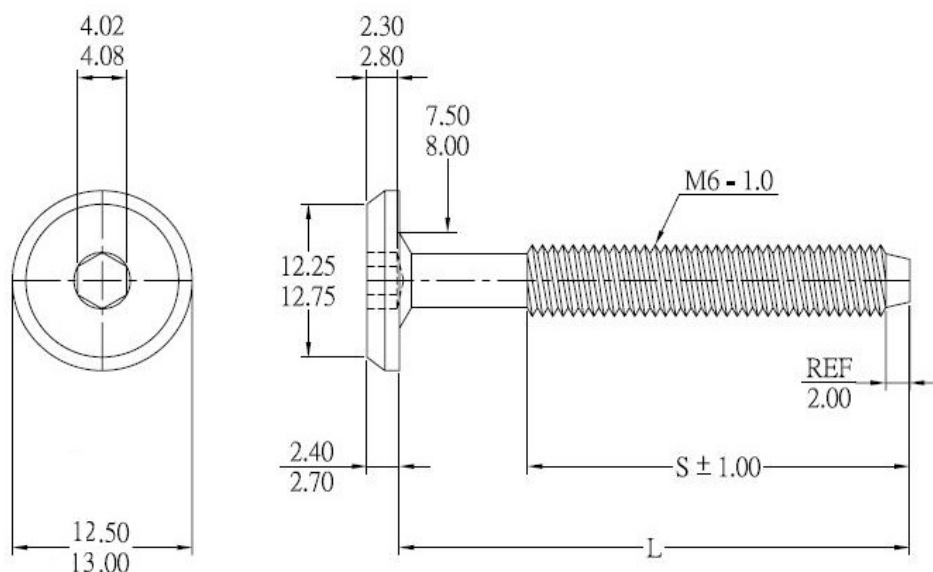

PRODUCT SHEET

Description:

Thirteen Screw, M6x40mm (38+2), BZP, Hex 4mm, Conical

Item number:

12.01.740-0

Units	Box	Carton	HS Code	Barcode
Pcs.		2800	7318155898	
				5704866020725

L	M6x25mm (23+2)
L	M6x30mm (28+2)
L	M6x40mm (38+2)